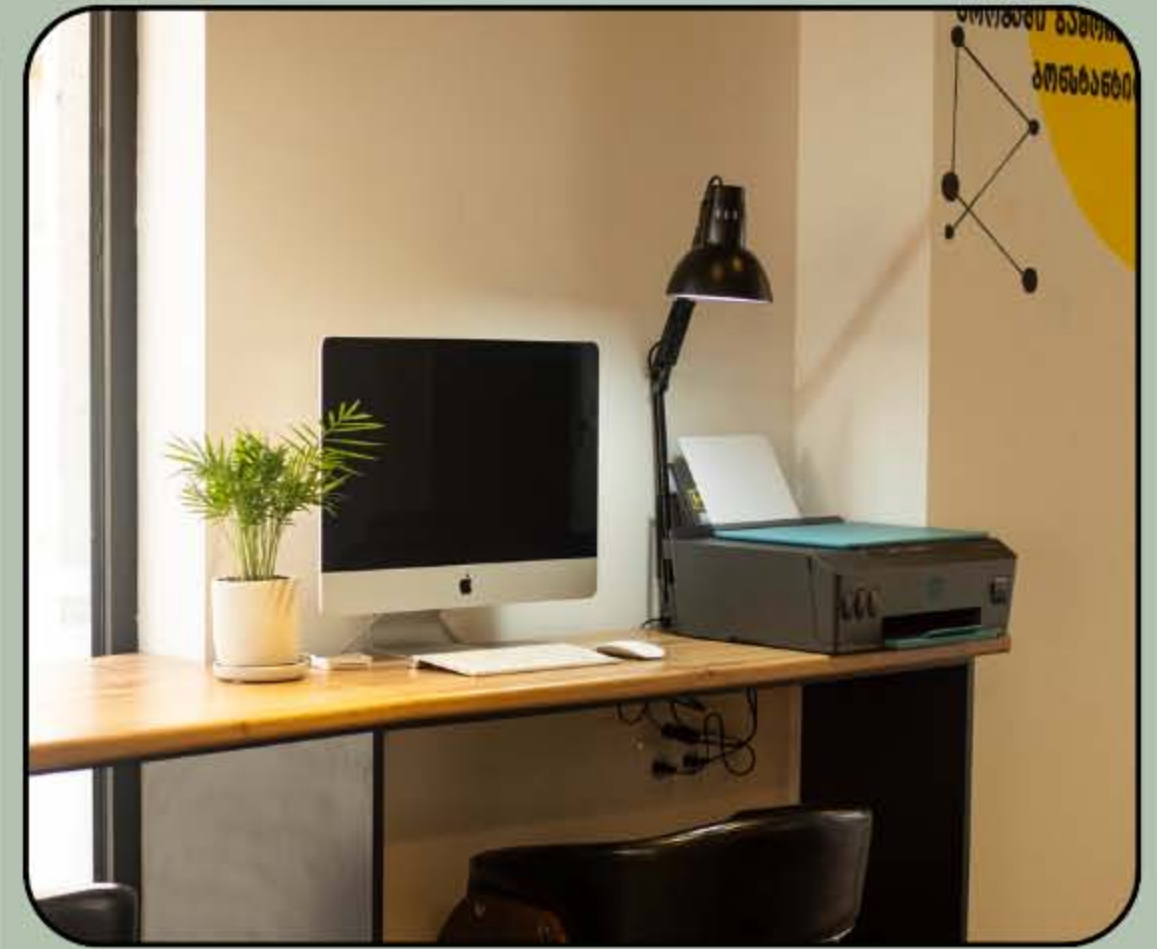

YOUR HYBRID OFFICE

SAVE OPERATIONAL COSTS

SAVE FIXED COSTS

PAY HOURLY

MEET AND WORK